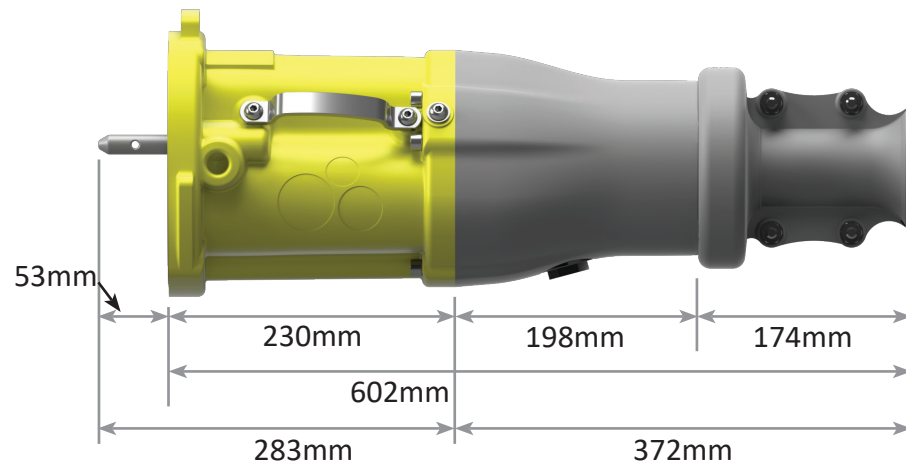

8BU Key Range High Voltage Couplers

Side View (Armoured)

Side View (Unarmoured)

Front View

8BU Key Range High Voltage Adaptors

Adaptor Side and Front View