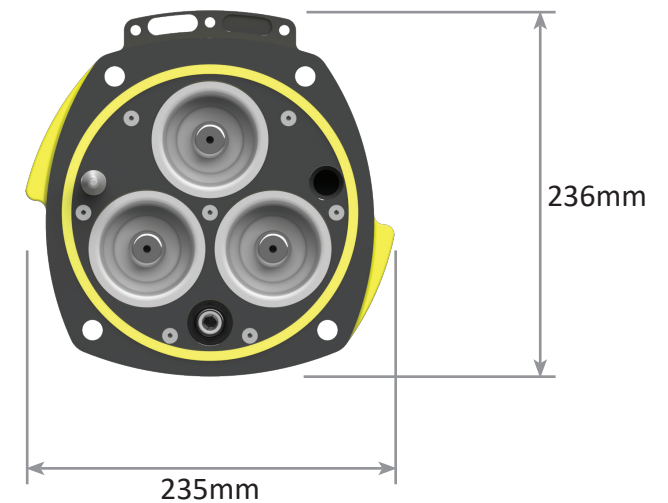

8BU Key Range High Voltage Couplers

Side View (Armoured)

Side View (Unarmoured)

Front View

8BU Key Range High Voltage Adaptors

Adaptor Side and Front View