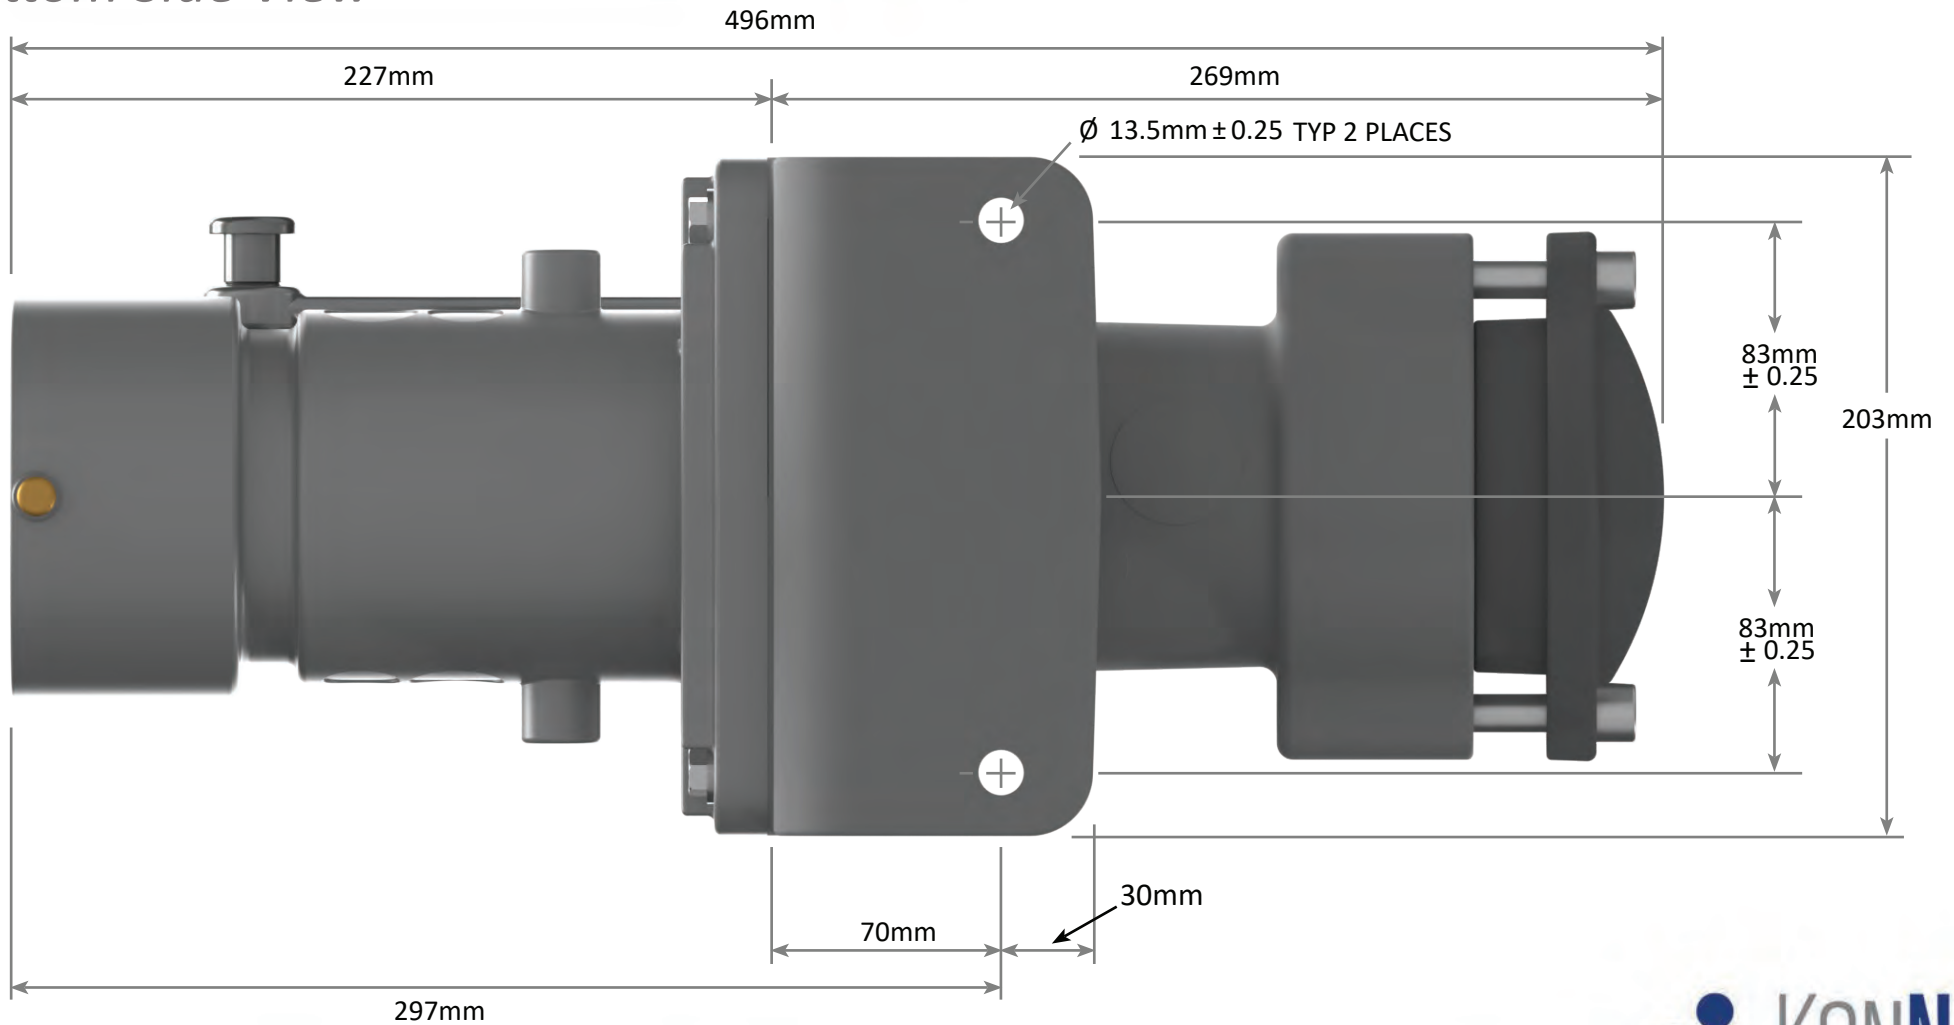

PL RANGE

Back to Back Receptacles

Flameproof

Quick Release Receptacle 425A

PL RANGE

Receptacle Gland Bracket

Flameproof

Right Side View

PL RANGE

Receptacle Gland Bracket Flameproof

Bottom Side View

PL RANGE

Jack In Receptacle Handle Swing Flameproof

PL RANGE

Quick Release Receptacle Handle Swing Flameproof