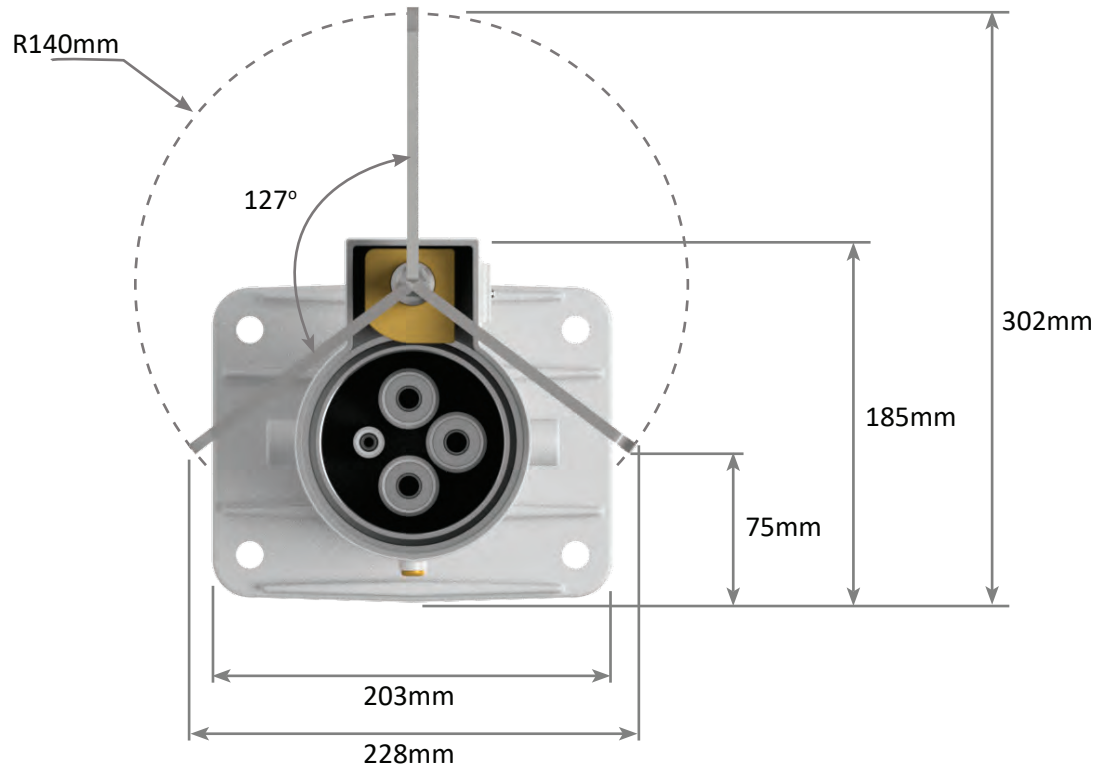

PL RANGE

Receptacle Gland Bracket Flameproof

Bottom Side View

PL RANGE

Jack In Receptacle Handle Swing Flameproof

PL RANGE

Quick Release Receptacle Handle Swing Flameproof