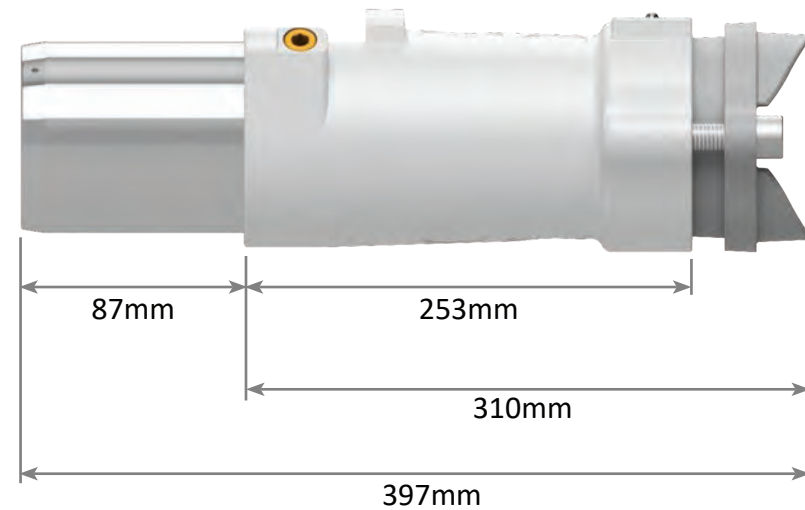

PL RANGE

Restrained Plugs and Receptacles Flameproof

Plug Front and Side View

660V - 3,300V

300A - 425A

PL RANGE

Restrained Plugs and Receptacles Flameproof

Jack In Receptacle Front and Side View

PL RANGE

Restrained Plugs and Receptacles Flameproof

Quick Release Receptacle Front and Side View

PL RANGE

Restrained Plugs and Receptacles Flameproof

Footprint Sizes

PL RANGE

Back to Back Receptacles Flameproof

Jack In Receptacle 300A

PL RANGE

Back to Back Receptacles Flameproof

Quick Release Receptacle 300A

PL RANGE

Back to Back Receptacles

Flameproof

Jack In Receptacle 425A

PL RANGE

Back to Back Receptacles

Flameproof

Quick Release Receptacle 425A

PL RANGE

Receptacle Gland Bracket

Flameproof

Right Side View