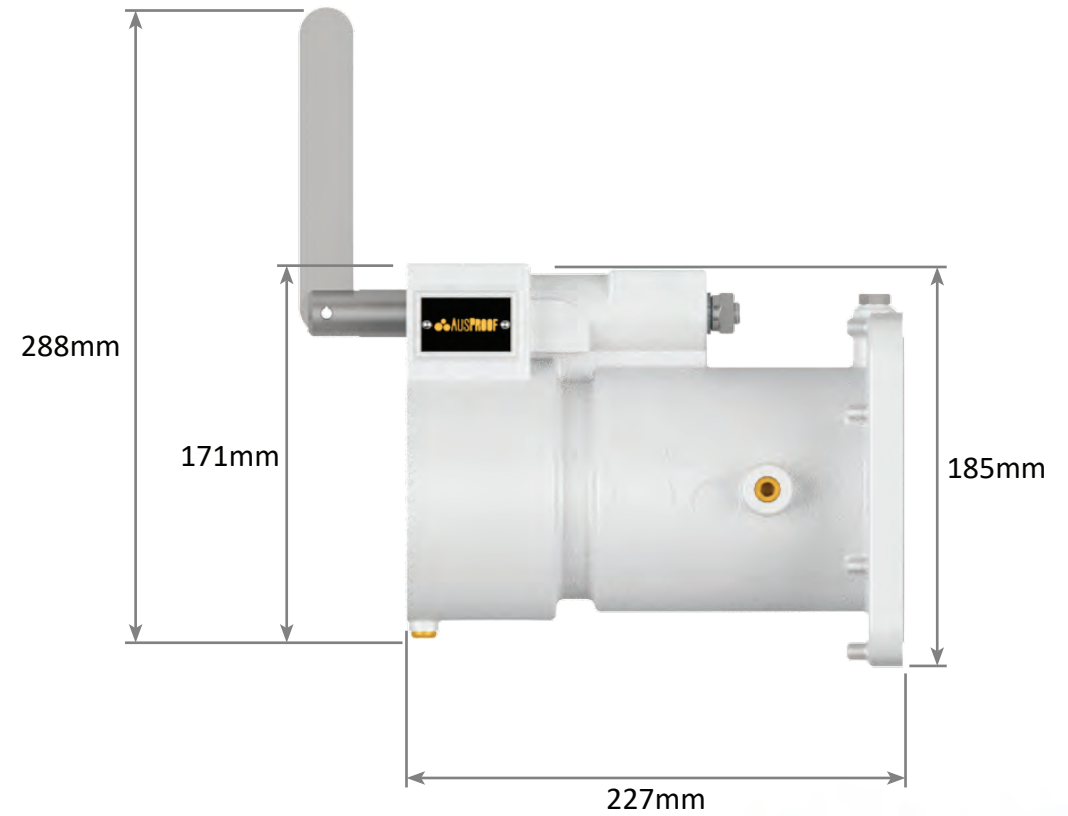

PL RANGE

Restrained Plugs and Receptacles Flameproof

Plug Front and Side View

660V - 3,300V

300A - 425A

PL RANGE

Restrained Plugs and Receptacles Flameproof

Jack In Receptacle Front and Side View

PL RANGE

Restrained Plugs and Receptacles Flameproof

Quick Release Receptacle Front and Side View

PL RANGE

Restrained Plugs and Receptacles Flameproof

Footprint Sizes

PL RANGE

Back to Back Receptacles Flameproof

Jack In Receptacle 300A

PL RANGE

Back to Back Receptacles Flameproof

Quick Release Receptacle 300A

PL RANGE

Back to Back Receptacles

Flameproof

Jack In Receptacle 425A

PL RANGE

Back to Back Receptacles

Flameproof

Quick Release Receptacle 425A

PL RANGE

Receptacle Gland Bracket

Flameproof

Right Side View