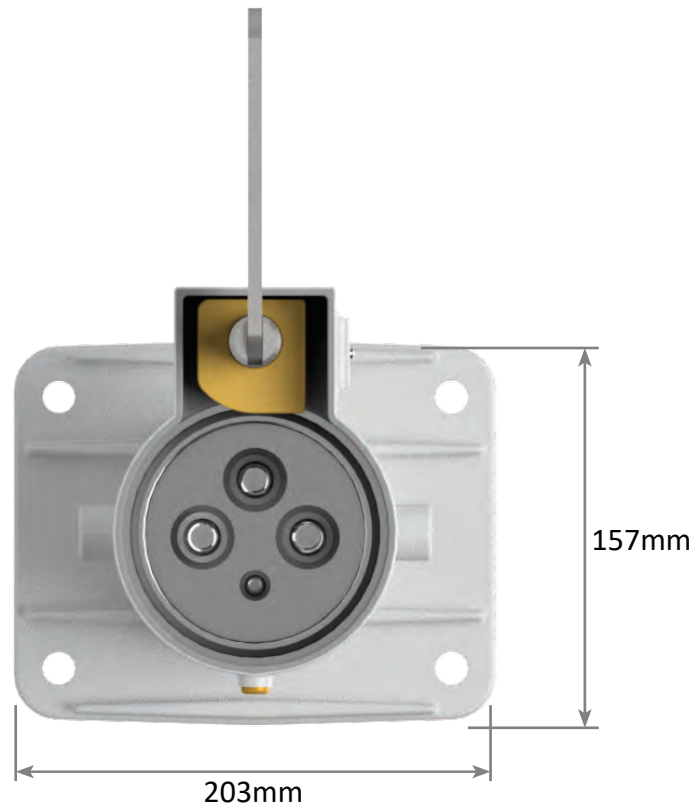

PL RANGE

Restrained Plugs and Receptacles Flameproof

Plug Front and Side View

660V - 3,300V

300A - 425A

PL RANGE

Restrained Plugs and Receptacles Flameproof

Jack In Receptacle Front and Side View

PL RANGE

Restrained Plugs and Receptacles Flameproof

Quick Release Receptacle Front and Side View

PL RANGE

Restrained Plugs and Receptacles Flameproof

Footprint Sizes

PL RANGE

Back to Back Receptacles Flameproof

Jack In Receptacle 300A

PL RANGE

Back to Back Receptacles Flameproof

Quick Release Receptacle 300A

PL RANGE

Back to Back Receptacles

Flameproof

Jack In Receptacle 425A

PL RANGE

Back to Back Receptacles

Flameproof

Quick Release Receptacle 425A

PL RANGE

Receptacle Gland Bracket

Flameproof

Right Side View