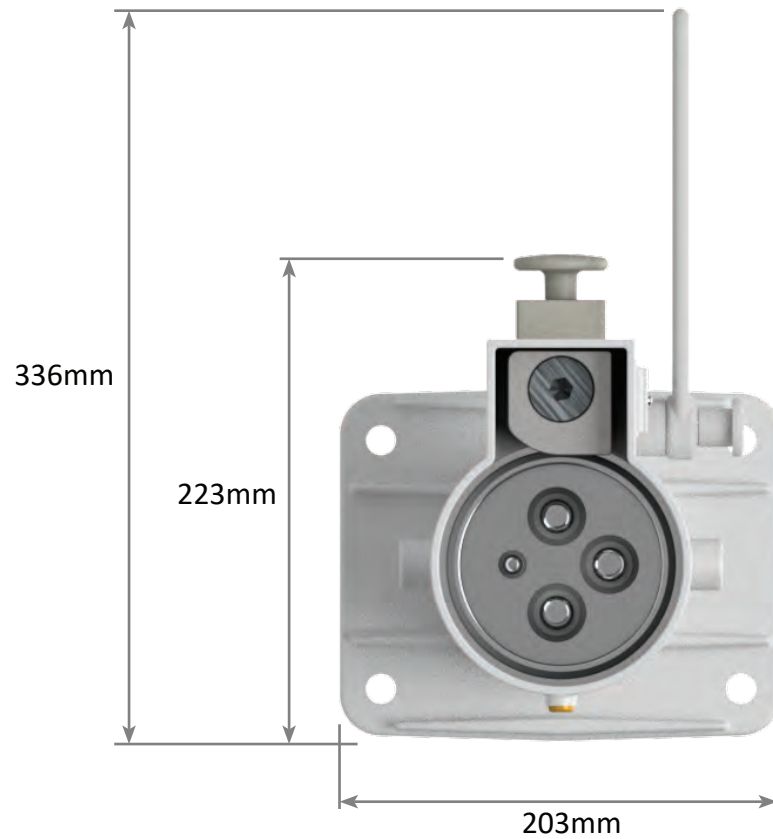

PL RANGE

Restrained Plugs and Receptacles Flameproof

Plug Front and Side View

660V - 3,300V

300A - 425A

PL RANGE

Restrained Plugs and Receptacles Flameproof

Jack In Receptacle Front and Side View

PL RANGE

Restrained Plugs and Receptacles Flameproof

Quick Release Receptacle Front and Side View

PL RANGE

Restrained Plugs and Receptacles Flameproof

Footprint Sizes

PL RANGE

Back to Back Receptacles Flameproof

Jack In Receptacle 300A

PL RANGE

Back to Back Receptacles Flameproof

Quick Release Receptacle 300A

PL RANGE

Back to Back Receptacles

Flameproof

Jack In Receptacle 425A

PL RANGE

Back to Back Receptacles

Flameproof

Quick Release Receptacle 425A

PL RANGE

Receptacle Gland Bracket

Flameproof

Right Side View