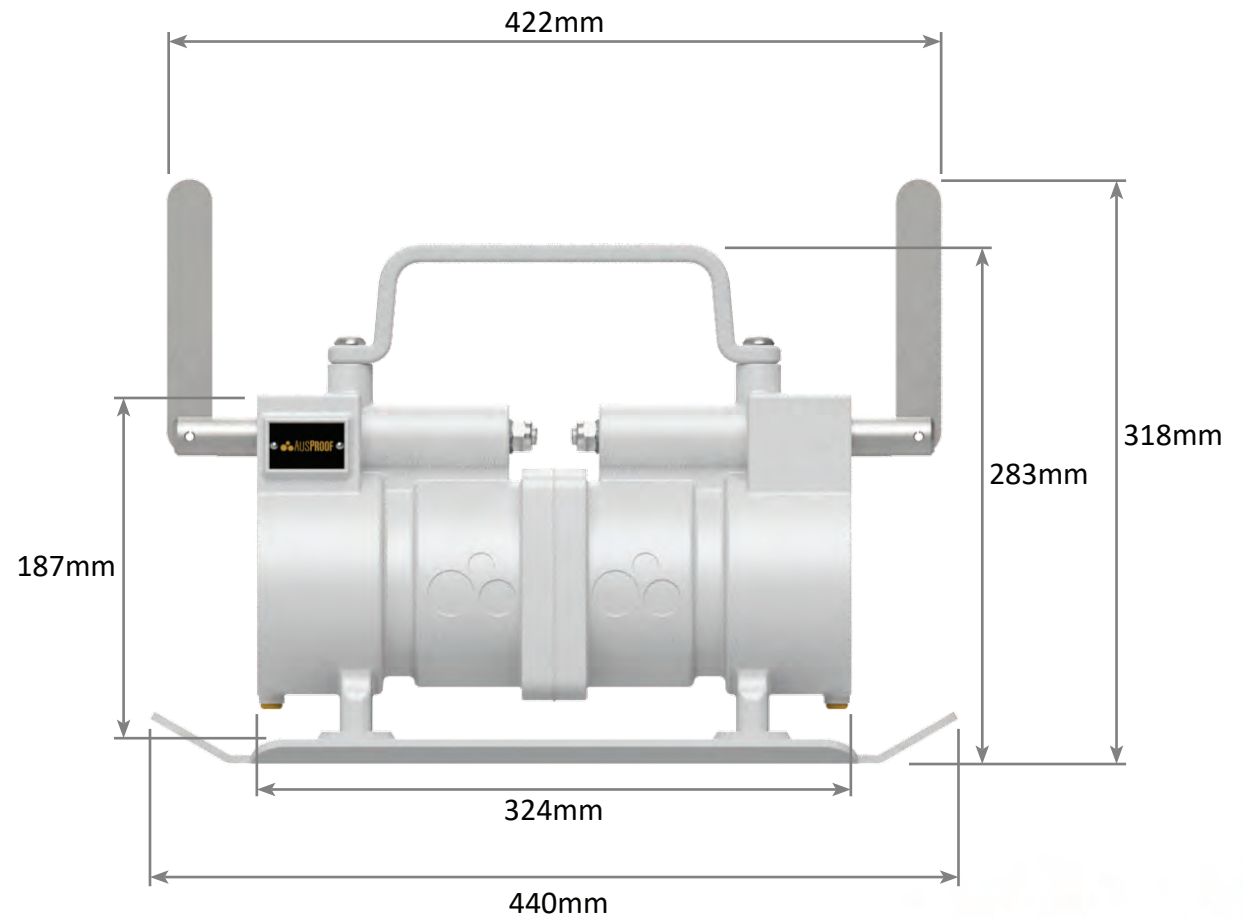

PL RANGE

Restrained Plugs and Receptacles Flameproof

Plug Front and Side View

660V - 3,300V

300A - 425A

PL RANGE

Restrained Plugs and Receptacles Flameproof

Jack In Receptacle Front and Side View

PL RANGE

Restrained Plugs and Receptacles Flameproof

Quick Release Receptacle Front and Side View

PL RANGE

Restrained Plugs and Receptacles Flameproof

Footprint Sizes

PL RANGE

Back to Back Receptacles Flameproof

Jack In Receptacle 300A

PL RANGE

Back to Back Receptacles Flameproof

Quick Release Receptacle 300A

PL RANGE

Back to Back Receptacles

Flameproof

Jack In Receptacle 425A

PL RANGE

Back to Back Receptacles

Flameproof

Quick Release Receptacle 425A

PL RANGE

Receptacle Gland Bracket

Flameproof

Right Side View