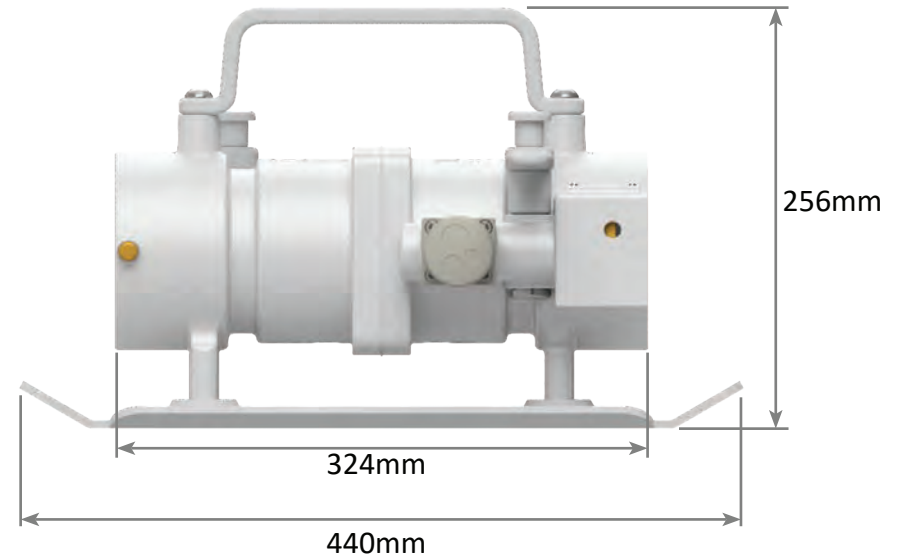

PL RANGE

Restrained Plugs and Receptacles Flameproof

Plug Front and Side View

660V - 3,300V

300A - 425A

PL RANGE

Restrained Plugs and Receptacles Flameproof

Jack In Receptacle Front and Side View

Jack In Receptacle 300A

PL RANGE

Back to Back Receptacles Flameproof

Quick Release Receptacle 300A

PL RANGE

Back to Back Receptacles

Flameproof

Jack In Receptacle 425A

PL RANGE

Back to Back Receptacles

Flameproof

Quick Release Receptacle 425A

PL RANGE

Receptacle Gland Bracket

Flameproof

Right Side View