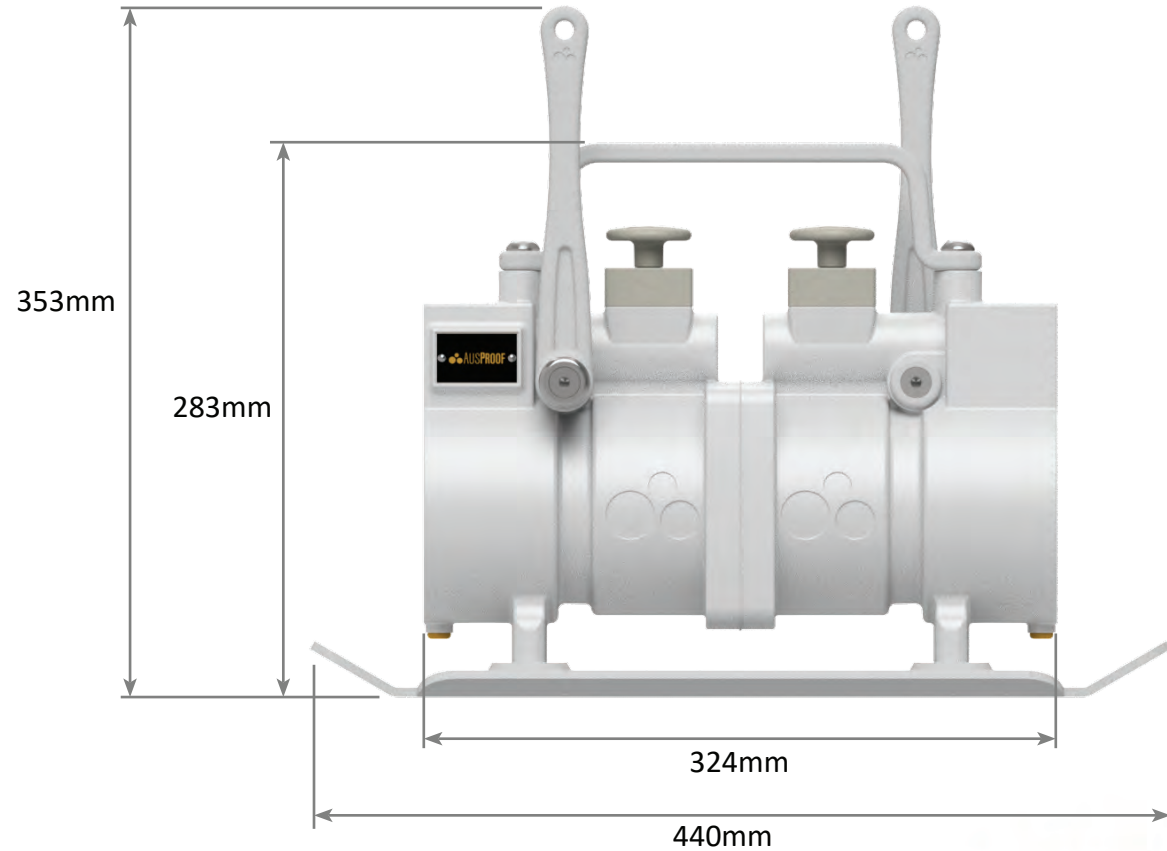

PL RANGE

Restrained Plugs and Receptacles Flameproof

Plug Front and Side View

660V - 3,300V

300A - 425A

PL RANGE

Restrained Plugs and Receptacles Flameproof

Jack In Receptacle Front and Side View

PL RANGE

Restrained Plugs and Receptacles Flameproof

Quick Release Receptacle Front and Side View

PL RANGE

Restrained Plugs and Receptacles Flameproof

Footprint Sizes

PL RANGE

Back to Back Receptacles Flameproof

Jack In Receptacle 300A

PL RANGE

Back to Back Receptacles Flameproof

Quick Release Receptacle 300A

PL RANGE

Back to Back Receptacles

Flameproof

Jack In Receptacle 425A

PL RANGE

Back to Back Receptacles

Flameproof

Quick Release Receptacle 425A

PL RANGE

Receptacle Gland Bracket

Flameproof

Right Side View