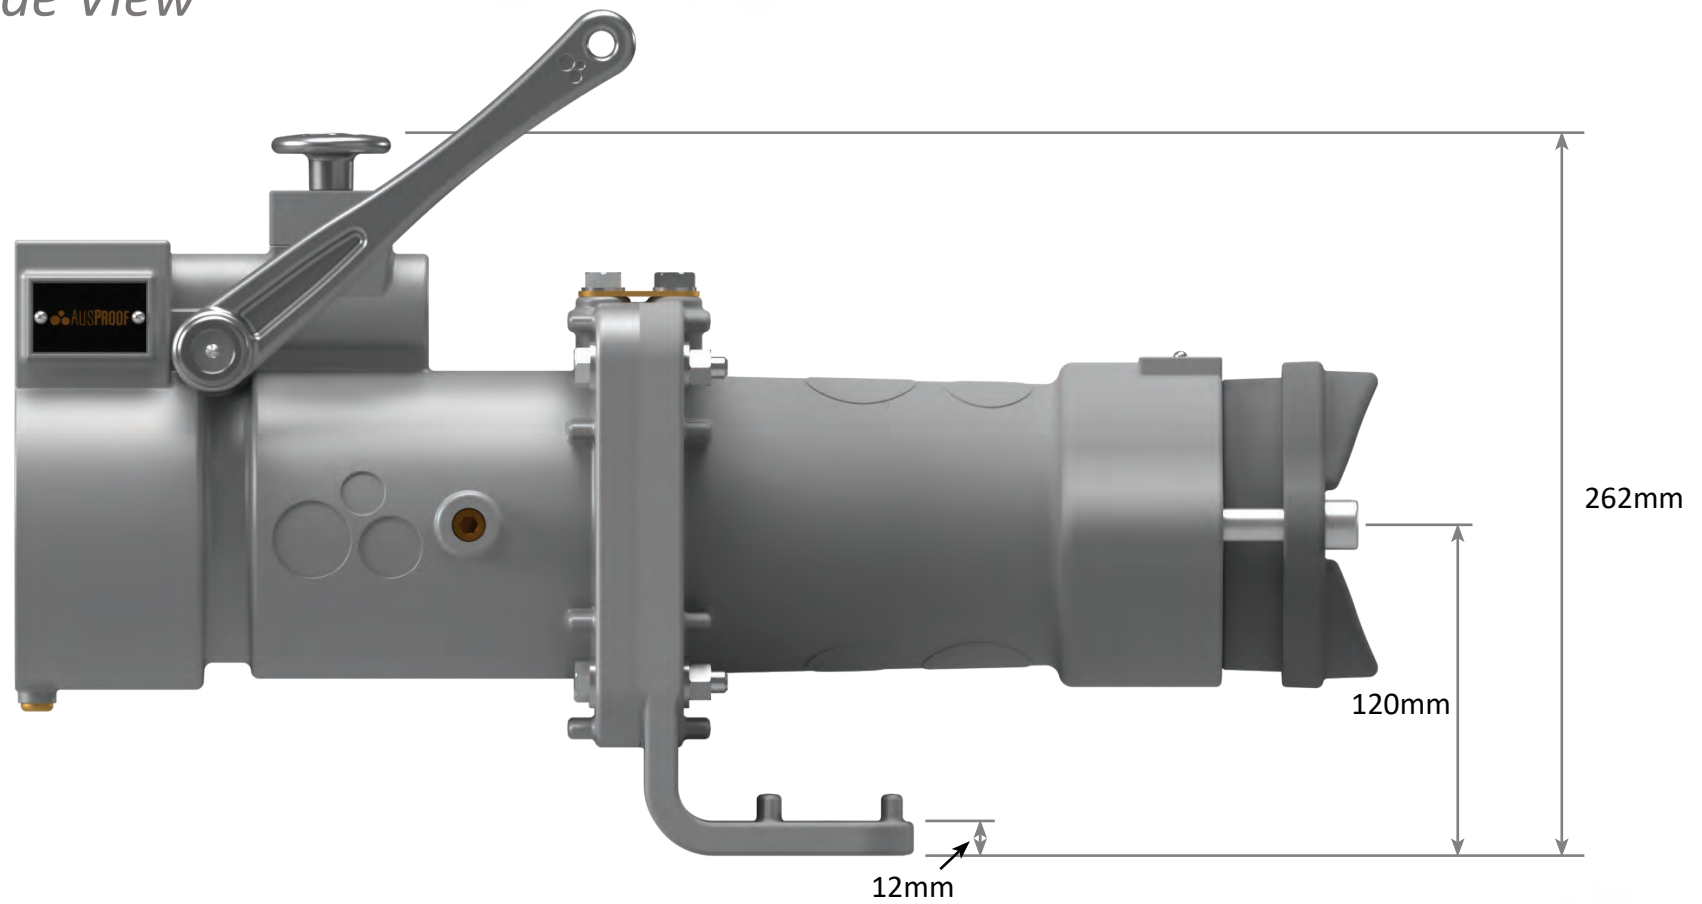

PL RANGE

Back to Back Receptacles

Flameproof

Quick Release Receptacle 425A

PL RANGE

Receptacle Gland Bracket

Flameproof

Right Side View

PL RANGE

Receptacle Gland Bracket Flameproof

Bottom Side View

PL RANGE

Jack In Receptacle Handle Swing Flameproof

PL RANGE

Quick Release Receptacle Handle Swing Flameproof