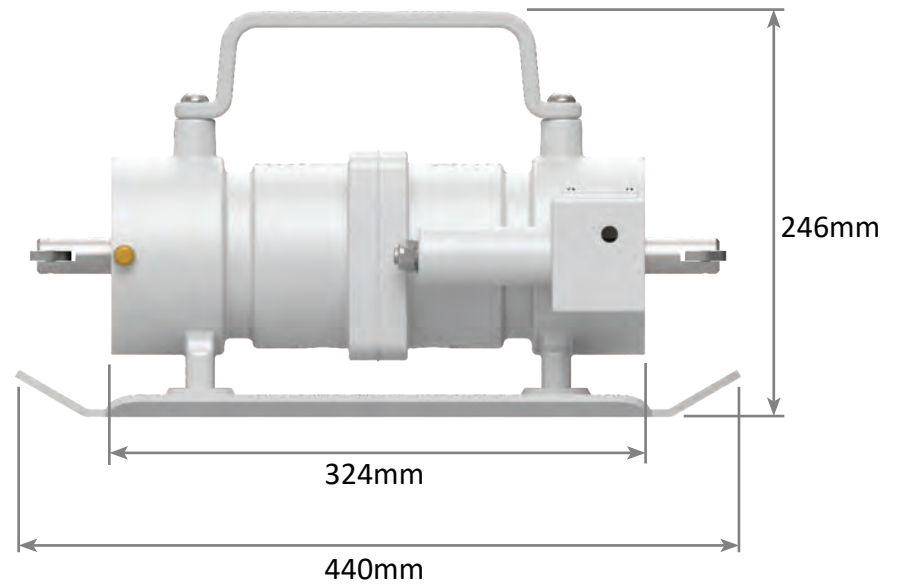

PL RANGE

Restrained Plugs and Receptacles Flameproof

Plug Front and Side View

660V - 3,300V

300A - 425A

PL RANGE

Restrained Plugs and Receptacles Flameproof

Jack In Receptacle Front and Side View

Jack In Receptacle 300A

PL RANGE

Back to Back Receptacles Flameproof

Quick Release Receptacle 300A

PL RANGE

Back to Back Receptacles

Flameproof

Jack In Receptacle 425A

PL RANGE

Back to Back Receptacles

Flameproof

Quick Release Receptacle 425A

PL RANGE

Receptacle Gland Bracket

Flameproof

Right Side View