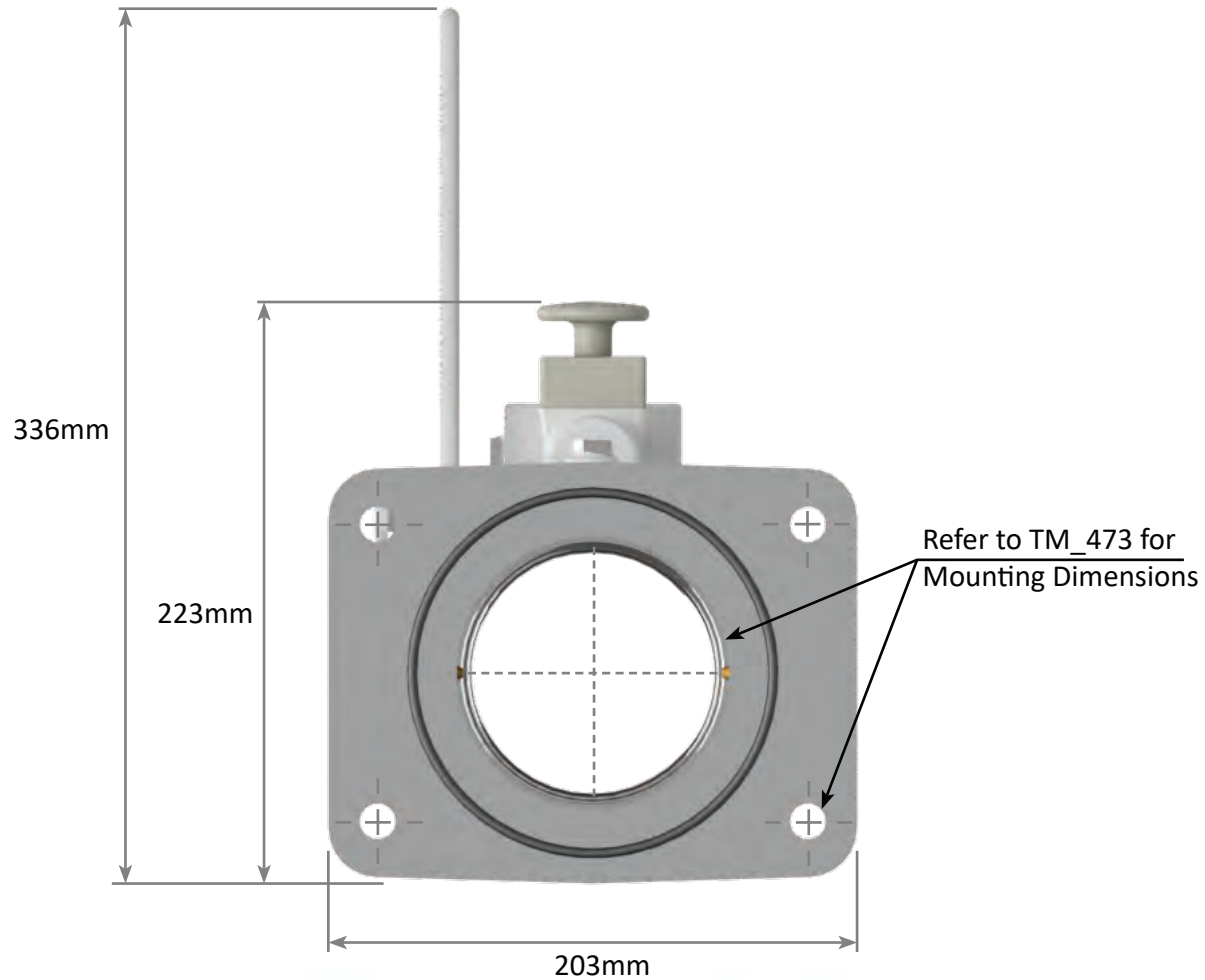

PL RANGE

Restrained Plugs and Receptacles Flameproof

Plug Front and Side View

660V - 3,300V

300A - 425A

PL RANGE

Restrained Plugs and Receptacles Flameproof

Jack In Receptacle Front and Side View

PL RANGE

Restrained Plugs and Receptacles Flameproof

Quick Release Receptacle Front and Side View

PL RANGE

Restrained Plugs and Receptacles Flameproof

Footprint Sizes

PL RANGE

Back to Back Receptacles Flameproof

Jack In Receptacle 300A

PL RANGE

Back to Back Receptacles Flameproof

Quick Release Receptacle 300A

PL RANGE

Back to Back Receptacles

Flameproof

Jack In Receptacle 425A

PL RANGE

Back to Back Receptacles

Flameproof

Quick Release Receptacle 425A

PL RANGE

Receptacle Gland Bracket

Flameproof

Right Side View