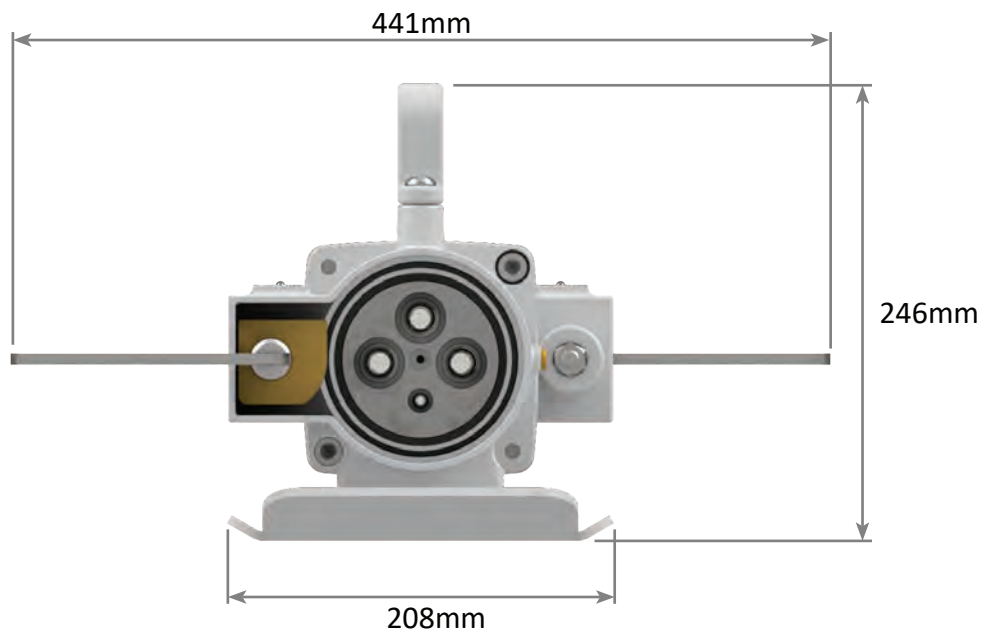

PL RANGE

Restrained Plugs and Receptacles Flameproof

Plug Front and Side View

660V - 3,300V

300A - 425A

PL RANGE

Restrained Plugs and Receptacles Flameproof

Jack In Receptacle Front and Side View

Jack In Receptacle 300A

PL RANGE

Back to Back Receptacles Flameproof

Quick Release Receptacle 300A

PL RANGE

Back to Back Receptacles

Flameproof

Jack In Receptacle 425A

PL RANGE

Back to Back Receptacles

Flameproof

Quick Release Receptacle 425A

PL RANGE

Receptacle Gland Bracket

Flameproof

Right Side View