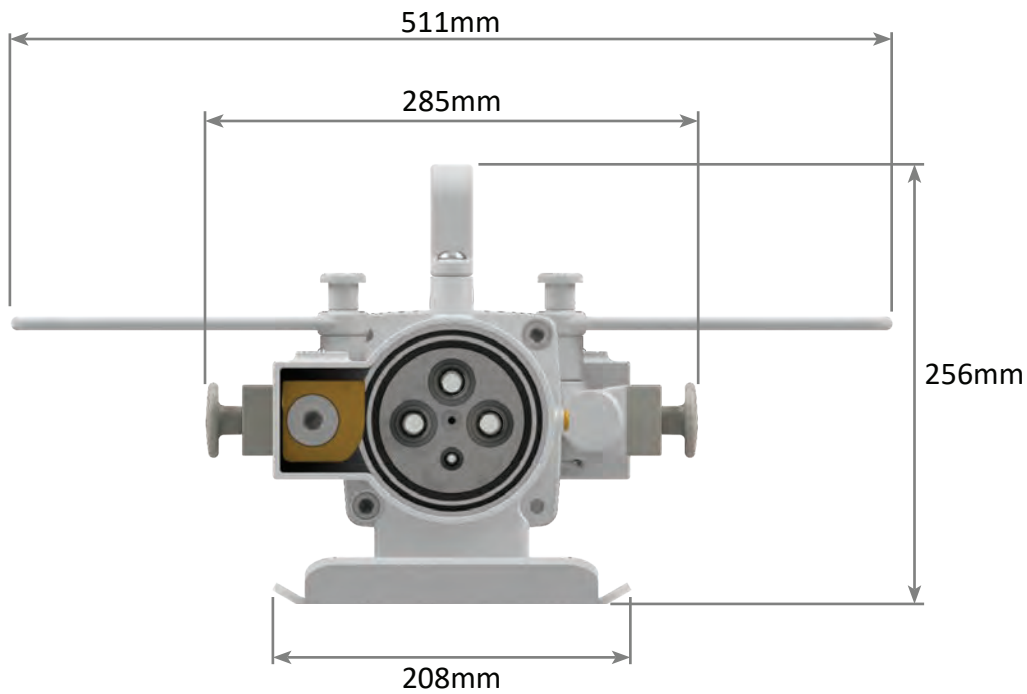

Jack In Receptacle 300A

PL RANGE

Back to Back Receptacles Flameproof

Quick Release Receptacle 300A

PL RANGE

Back to Back Receptacles

Flameproof

Jack In Receptacle 425A

PL RANGE

Back to Back Receptacles

Flameproof

Quick Release Receptacle 425A

PL RANGE

Receptacle Gland Bracket

Flameproof

Right Side View