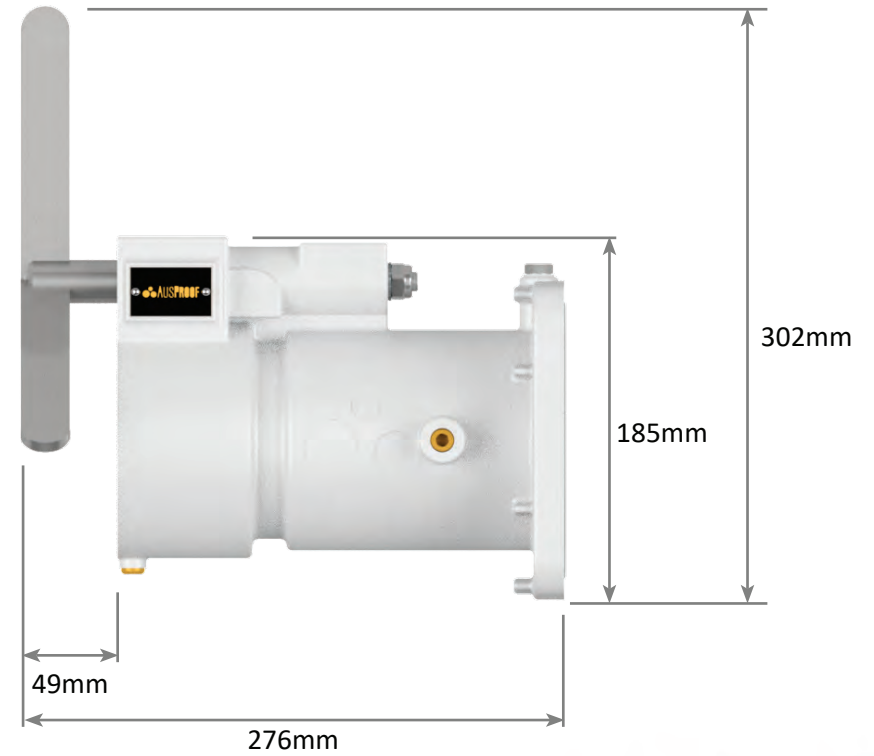

PL RANGE

Restrained Plugs and Receptacles Flameproof

Plug Front and Side View

660V - 3,300V

300A - 425A

PL RANGE

Restrained Plugs and Receptacles Flameproof

Jack In Receptacle Front and Side View

PL RANGE

Receptacle Gland Bracket Flameproof

Bottom Side View

PL RANGE

Jack In Receptacle Handle Swing Flameproof

PL RANGE

Quick Release Receptacle Handle Swing Flameproof