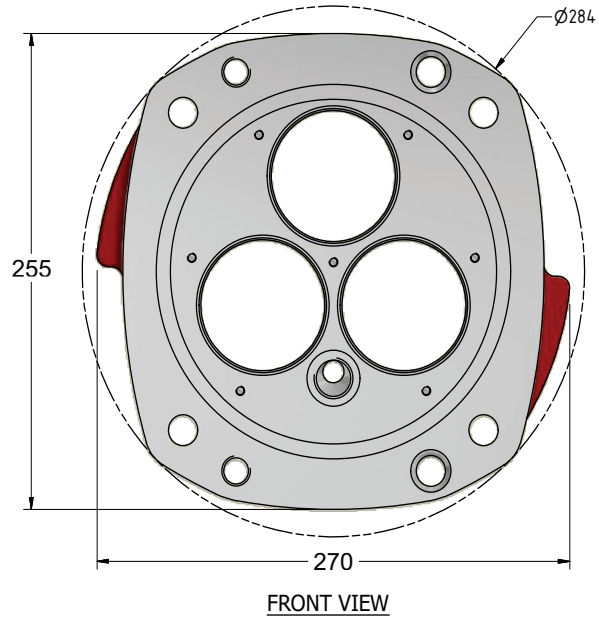

224BKA Range High Voltage Couplers

Side (ARM)

Front View

Side (UN-ARM)

224BKA Range High Voltage Adaptor

Side and Front View

MODEL: 224BKA