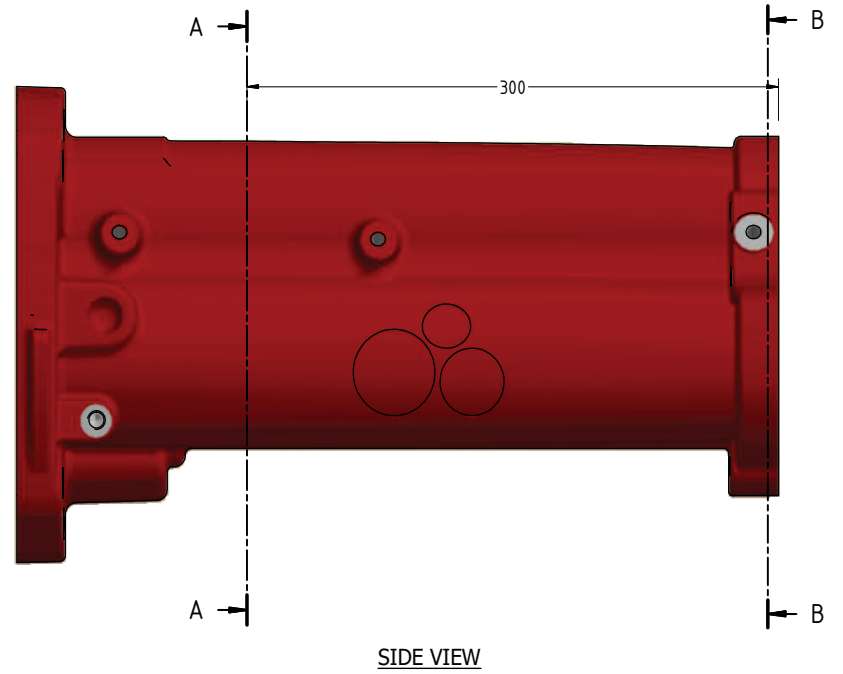

224BKA Range High Voltage Couplers

Side (ARM)

Front View

Side (UN-ARM)

224BKA Range High Voltage Adaptor

Side and Front View

MODEL: 224BKA