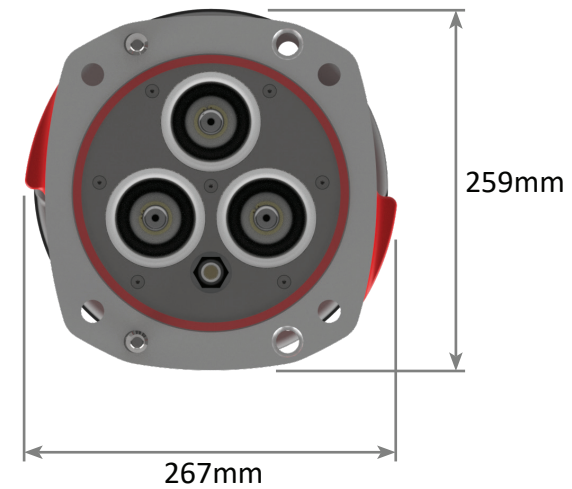

224BKA Range High Voltage Couplers

Side (ARM)

Front View

Side (UN-ARM)

224BKA Range High Voltage Adaptor

Side and Front View

MODEL: 224BKA