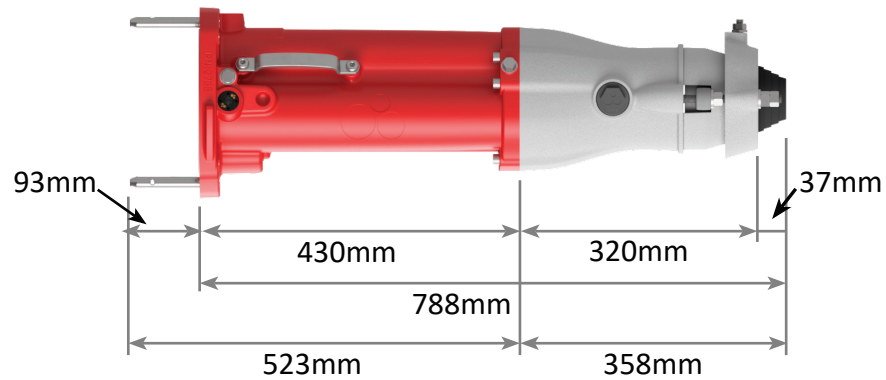

224BKA Range High Voltage Couplers

Side (ARM)

Front View

Side (UN-ARM)

224BKA Range High Voltage Adaptor

Side and Front View

MODEL: 224BKA