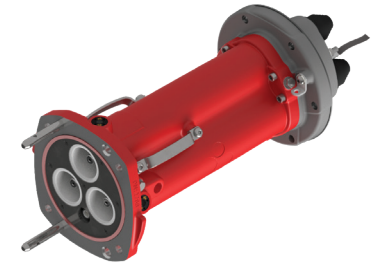

224BKA Range High Voltage Couplers

Side (ARM)

Front View

Side (UN-ARM)

224BKA Range High Voltage Adaptor

Side and Front View

MODEL: 224BKA