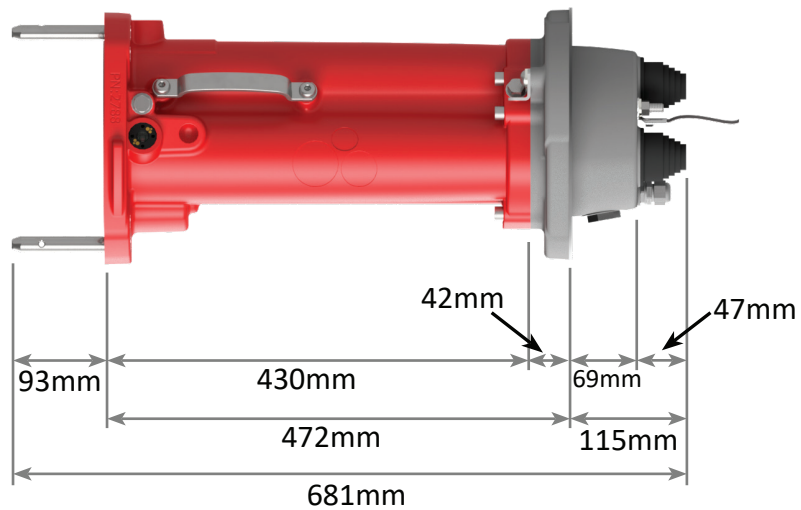

224BKA Range High Voltage Couplers

Side (ARM)

Front View

Side (UN-ARM)

224BKA Range High Voltage Adaptor

Side and Front View

MODEL: 224BKA