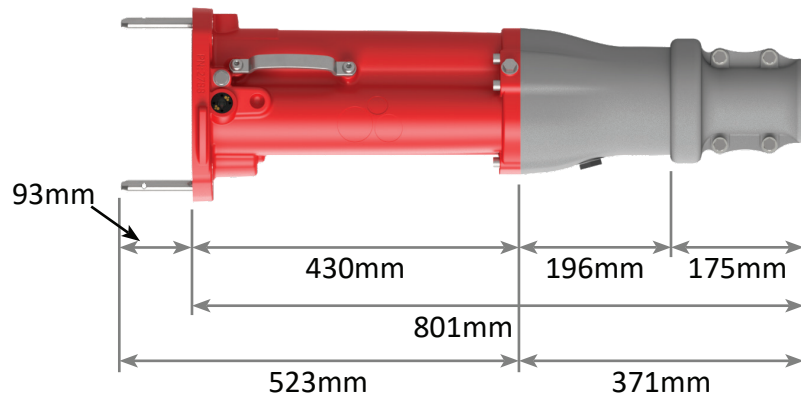

224BKA Range High Voltage Couplers

Side (ARM)

Front View

Side (UN-ARM)

224BKA Range High Voltage Adaptor

Side and Front View

MODEL: 224BKA