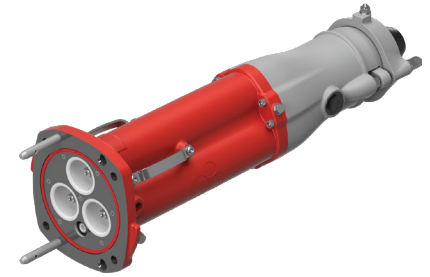

224BKA Range High Voltage Couplers

Side (ARM)

Front View

Side (UN-ARM)

224BKA Range High Voltage Adaptor

Side and Front View

MODEL: 224BKA