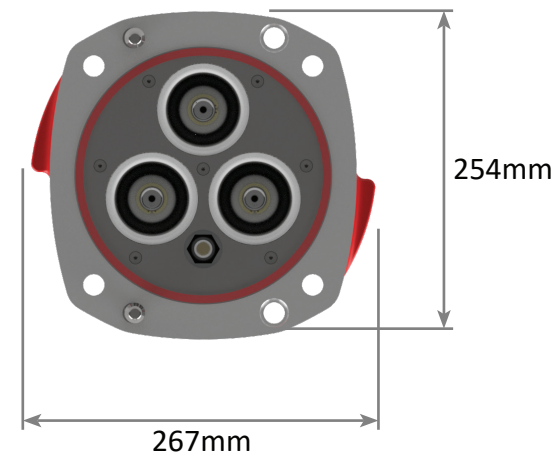

224BKA Range High Voltage Couplers

Side (ARM)

Front View

Side (UN-ARM)

224BKA Range High Voltage Adaptor

Side and Front View

MODEL: 224BKA