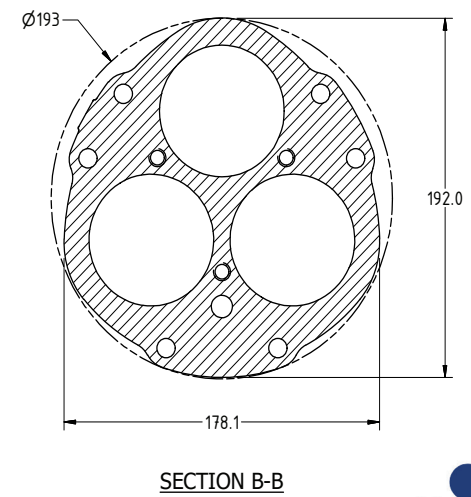

224BKA Range High Voltage Couplers

Side (ARM)

Front View

Side (UN-ARM)

224BKA Range High Voltage Adaptor

Side and Front View

MODEL: 224BKA